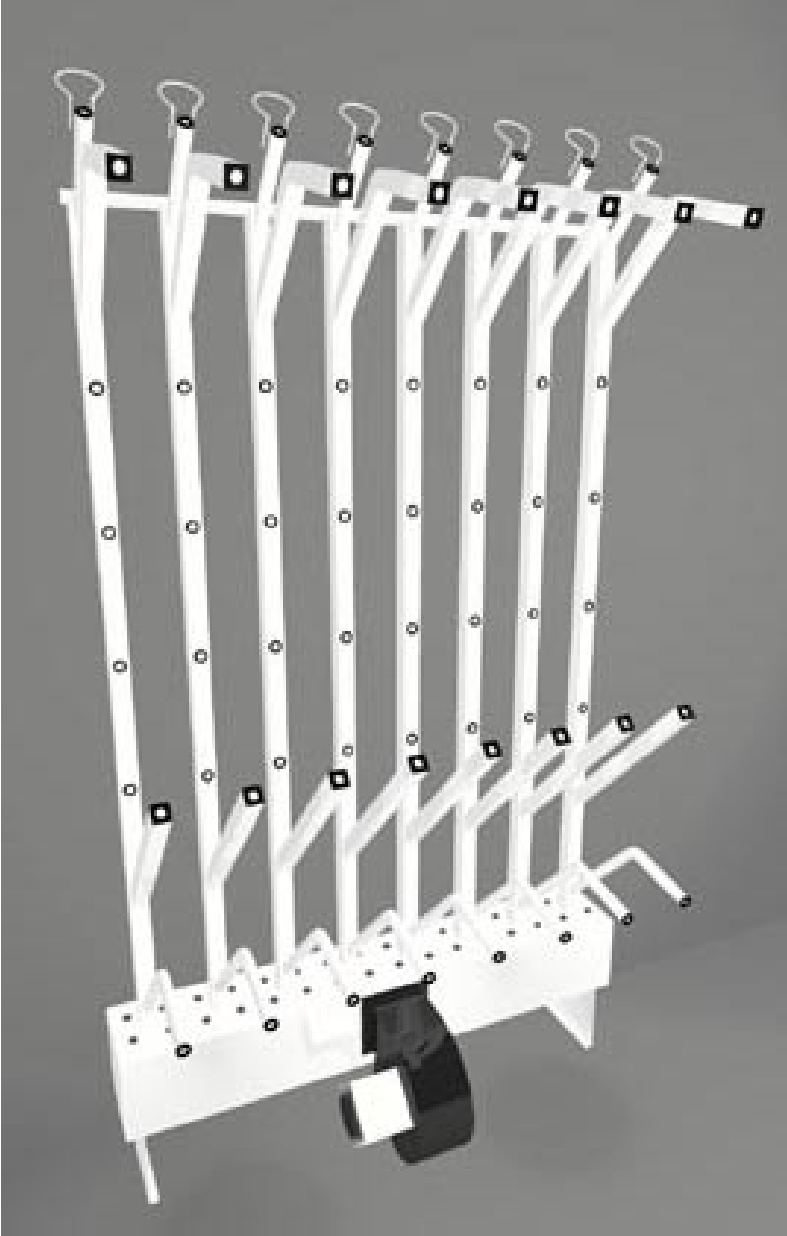

Williams®

PPE Dryers™

Series: Turnout Gear

Model: WS4

Description: 4 set turnout gear
dryer - wall mount

Dimensions (in): 48x21x85

Wt (lbs): 160

Air/outlets (cfm +/-): see below

Blower: 488cfm PSC

Amps: 12

Watts of Heat: 1550 of heat

Volts: 110

Sound (dB +/-): 60

Notes: Air volume/outlet
varies depend-
ing on location to
maximize drying
effectiveness.
Wall timer avail-
able upon request