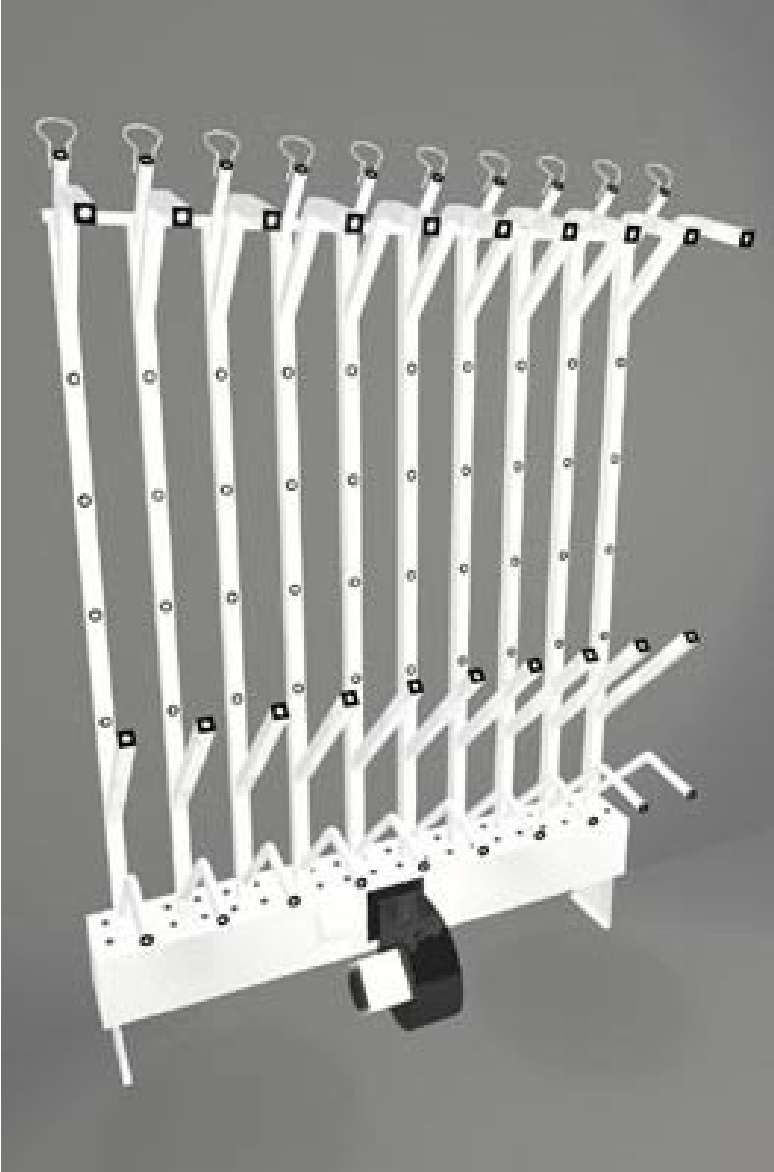

Williams®

PPE Dryers™

Series: Turnout Gear
Model: WS5
Description: 5 set turnout gear
dryer - wall mount

Dimensions (in): 60x21x85
Wt (lbs): 190

Air/outlets (cfm +/-): see below
Blower: 488cfm PSC

Amps: 12
Watts of Heat: 1550 of heat
Volts: 110

Sound (dB +/-): 60

Notes: Air volume/outlet
varies depend-
ing on location to
maximize drying
effectiveness.
Wall timer avail-
able upon request