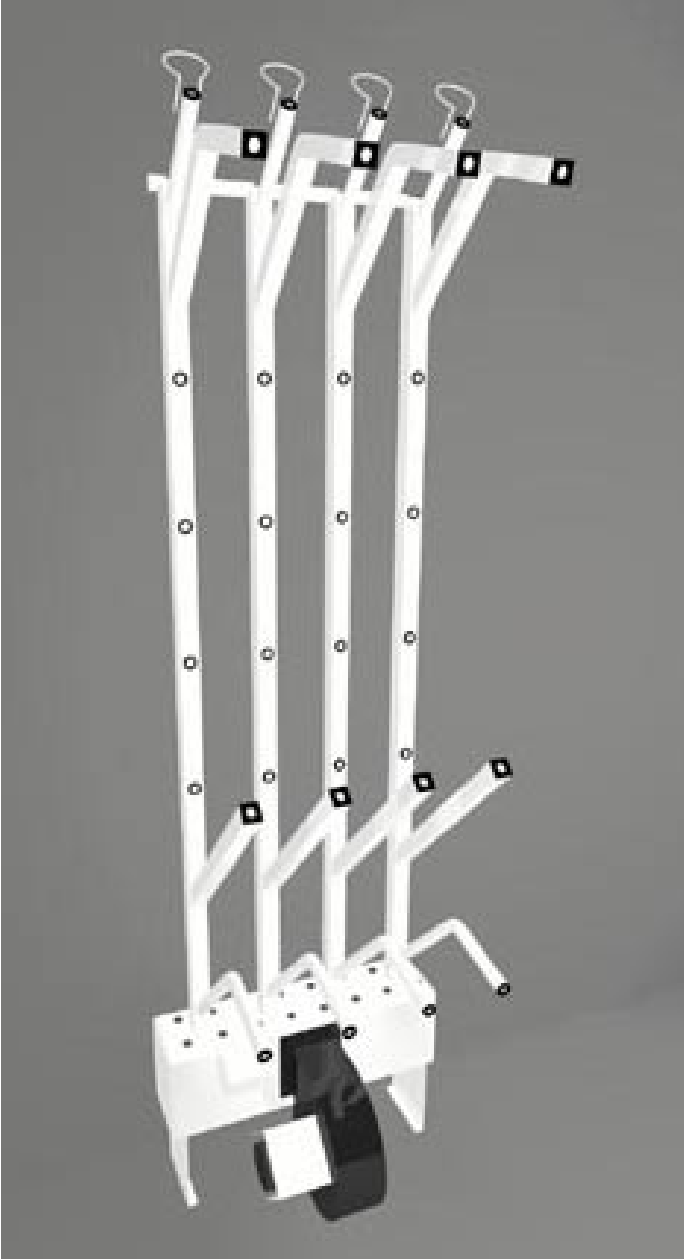

## PPE Dryers™

Series: Turnout Gear  
Model: WS2  
Description: 2 set turnout gear  
dryer - wall mount

Dimensions (in): 24x21x85  
Wt (lbs): 60

Air/outlets (cfm +/-): see below  
Blower: 382cfm PSC

Amps: 10  
Watts of Heat: 1250 of heat  
Volts: 110

Sound (dB +/-): 58

Notes: Air volume/outlet  
varies depend-  
ing on location to  
maximize drying  
effectiveness.  
Wall timer avail-  
able upon request