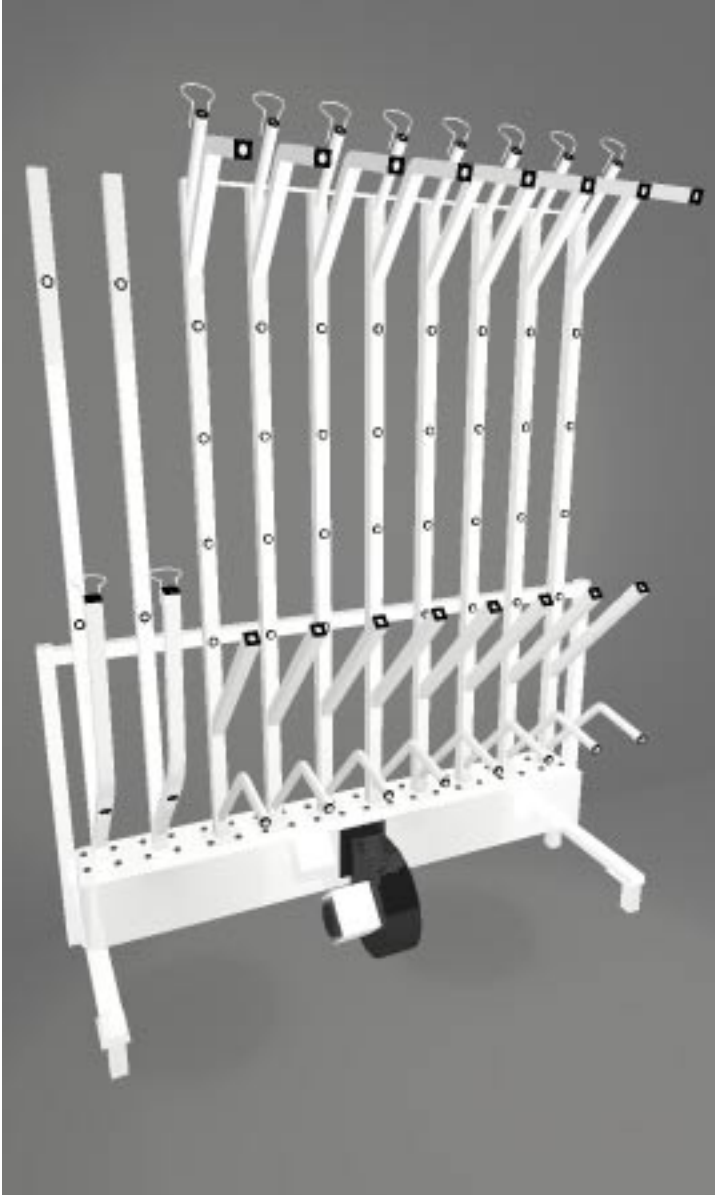

Williams®

PPE Dryers™

Series: Suit Dryer

Model: WC1/S4

Description: 1 set suit and 4
turnout gear - sta-
tionary

Dimensions (in): 63x22x87

Wt (lbs): 200

Air/outlets (cfm +/-): see below

Blower: 488cfm PSC

Amps: 12

Watts of Heat: 1550 of heat

Volts: 110

Sound (dB +/-): 60

Notes: Air volume/outlet
varies depend-
ing on location to
maximize drying
effectiveness.
Wall timer avail-
able upon request.
Casters available
upon request.