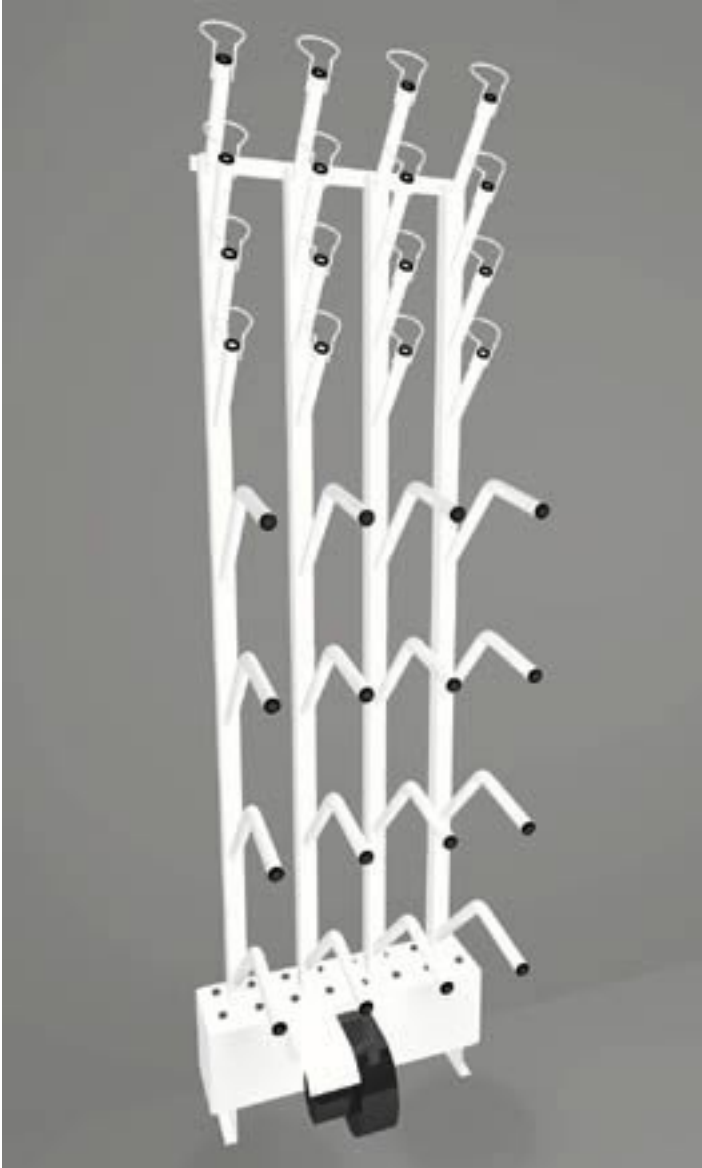

Williams®

PPE Dryers™

Series: Apparel

Model: W8/8E

Description: Wall mount 8 pr of boots and gloves

Dimensions (in): 24x21x82

Wt (lbs): 75

Air/outlets (cfm +/-): 4.0

Blower: 120cfm Shaded Pole

Amps: 8

Watts of Heat: 900 of heat

Volts: 110

Sound (dB +/-): 57

Notes: Floor supported, wall mounted. Boot arms are extended for high top boots. Glove arms have “palm expanders” which straighten fingers enhancing drying. On/Off switch and 24hr wall timer.