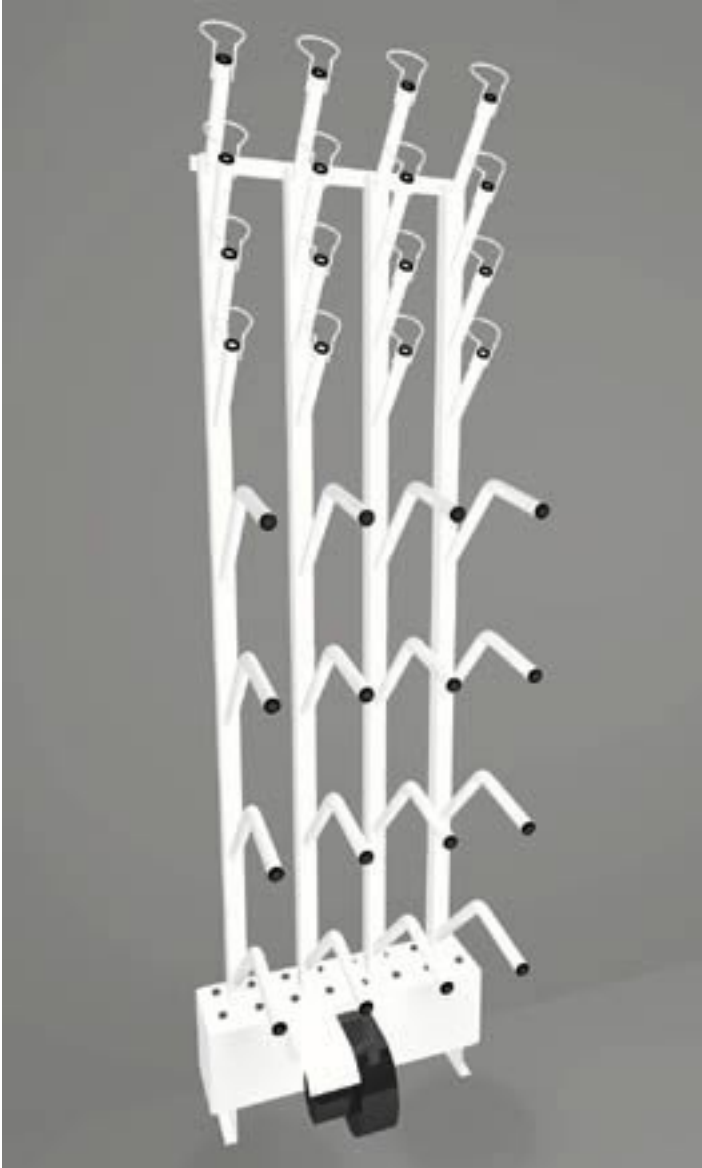

## PPE Dryers™

Series: Apparel  
Model: W8/8E  
Description: Wall mount 8 pr of boots and gloves

Dimensions (in): 24x21x82  
Wt (lbs): 75

Air/outlets (cfm +/-): 4.0  
Blower: 120cfm Shaded Pole  
Amps: 8  
Watts of Heat: 900 of heat  
Volts: 110

Sound (dB +/-): 57

Notes: Floor supported, wall mounted.  
Boot arms are extended for high top boots. Glove arms have “palm expanders” which straighten fingers enhancing drying. On/Off switch and 24hr wall timer.