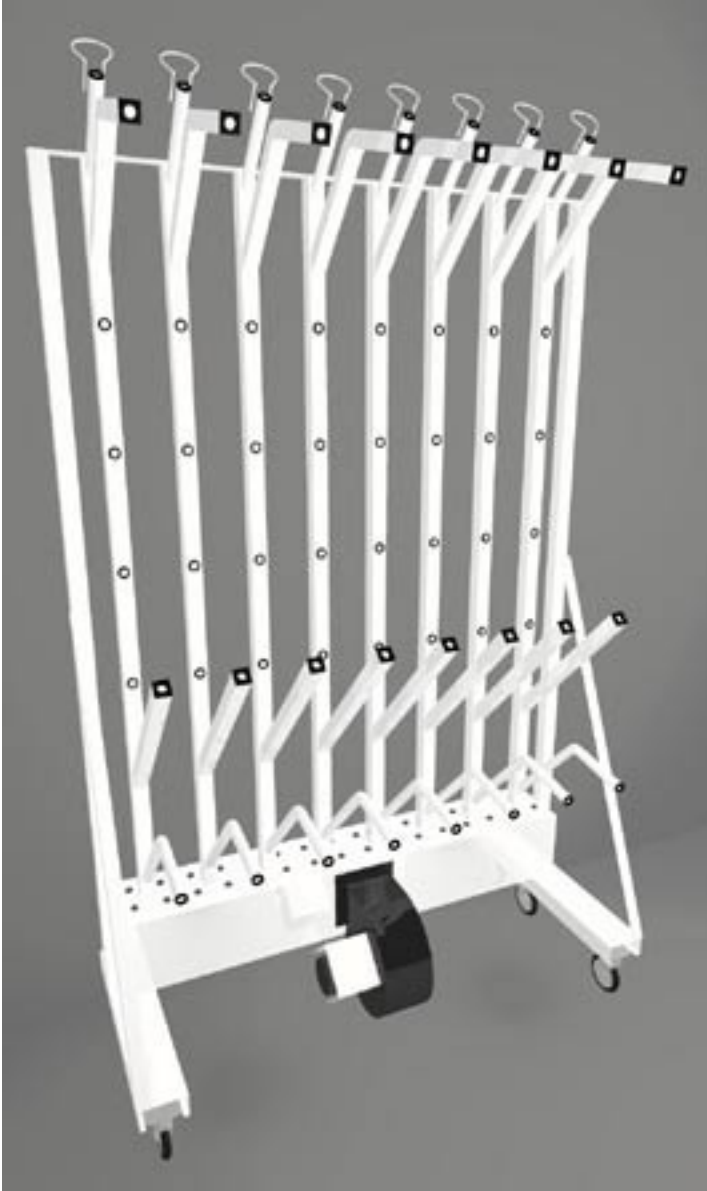

Williams®

PPE Dryers™

Series: Turnout Gear
Model: PS4
Description: 4 set turnout gear
dryer - portable

Dimensions (in): 51x22x87
Wt (lbs): 200

Air/outlets (cfm +/-): see below
Blower: 488cfm PSC

Amps: 12
Watts of Heat: 1550 of heat
Volts: 110

Sound (dB +/-): 60

Notes: Air volume/outlet
varies depend-
ing on location to
maximize drying
effectiveness.
HD casters
Wall timer avail-
able upon request