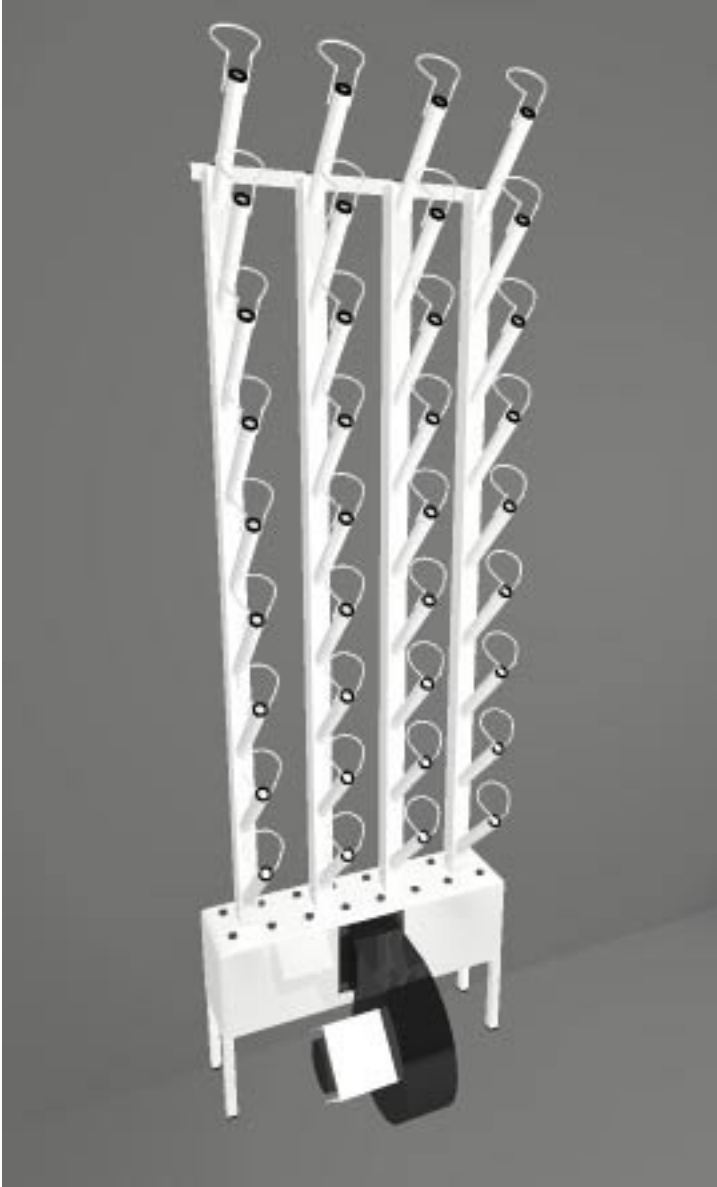

Williams®

PPE Dryers™

Series: Apparel
Model: G18E
Description: 18 pr glove dryer

Dimensions (in): 24x20x80
Wt (lbs): 80

Air/outlets (cfm +/-): 5
Blower: 382cfm PSC

Amps: 10
Watts of Heat: 1250
Volts: 110

Sound (dB +/-): 60

Notes: Palm Expanders on glove arms open the palm of the glove, straightening the fingers. Ideal when drying soft shell gloves. Floor supported, wall mounted. On/Off switch and 24 hr wall timer.